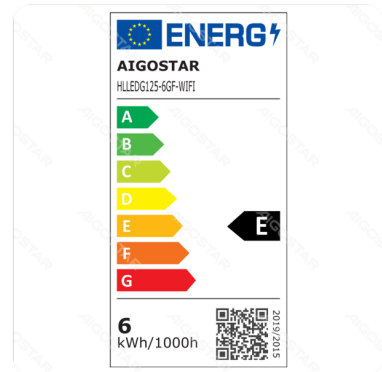

WiFi WB Smart Filament Bulb G125 E27(Amber)

Barcode: 8433325214012

Specification

Dimension	D125*H163mm
Lampholder	E27
Technology	LED

Technical parameters

Voltage	220-240V~
Luminous flux	806lm
EEL	E
Current	40mA
CRI	Ra≥80
Beam angle	360°
Hg%	Zero
Power	6W
Incandescent Lamp Power	60W
Frequency	50/60Hz
Color temperature	2700K-6500K
Power consumption per 1,000 hours	6kwh/1000h

Application environment

Environment	Indoor
Working Temperature	-10°C ~ 40°C

Life span

Life span	15000h
Switching frequency	7500times

Material

Main Materials	Glass
----------------	-------

Certification

Certification	  
---------------	---