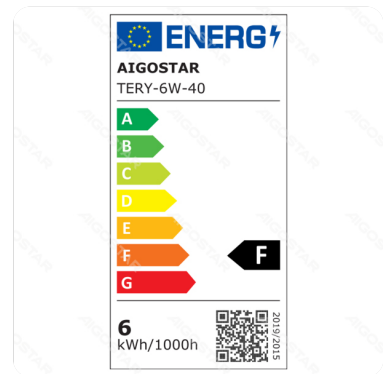

E6 LED Flush-mounted Round Downlight 6W Natural Light

Barcode: 8433325210045

Specification

Dimension	φ118*H25.5mm
Wire length	15mm
Cutout size	Φ95-100mm
Technology	LED

Technical parameters

Voltage	200-240V~
Luminous flux	620lm
EEL	F
Current	35mA
CRI	Ra≥80
Beam angle	100°
Hg%	0.001%
Power	6W
Incandescent Lamp Power	51W
Frequency	50/60Hz
Color temperature	4000K
Power consumption per 1,000 hours	6kwh/1000h
IK Protection	IK03