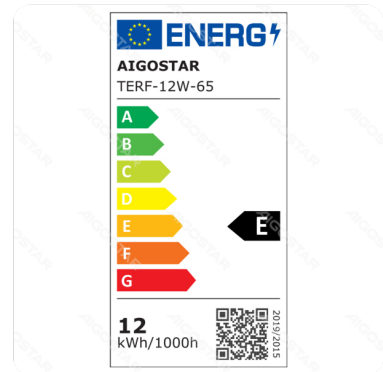

E6 LED Flush-mounted Square Downlight 12W White Light

Barcode: 8433325219123

Specification

| | |
|-------------|-------------------|
| Dimension | L175*W175*H26.5mm |
| Wire length | 15mm |
| Cutout size | Φ140-150mm |
| Technology | LED |

Technical parameters

| | |
|-----------------------------------|-------------|
| Voltage | 200-240V~ |
| Luminous flux | 1400lm |
| EEL | E |
| Current | 70mA |
| CRI | Ra≥80 |
| Beam angle | 100° |
| Hg% | < 0.1% |
| Power | 12W |
| Incandescent Lamp Power | 94W |
| Frequency | 50/60Hz |
| Color temperature | 6500K |
| Power consumption per 1,000 hours | 12kwh/1000h |
| IK Protection | IK03 |