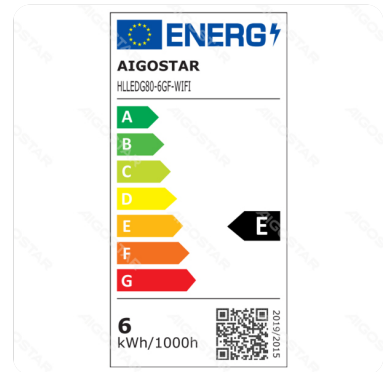

# WiFi WB Smart Filament Bulb G80 E27(Amber)

Barcode: 8433325213978

## Specification

Dimension	D80*H117mm
Lampholder	E27
Technology	LED

## Technical parameters

Voltage	220-240V~
Luminous flux	806lm
EEL	E
Current	40mA
CRI	Ra≥80
Beam angle	360°
Hg%	Zero
Power	6W
Incandescent Lamp Power	60W
Frequency	50/60Hz
Color temperature	2700K-6500K
Power consumption per 1,000 hours	6kwh/1000h