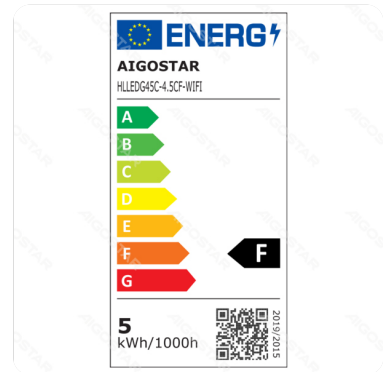

WiFi WB Smart Filament Bulb G45 E14(Clear)

Barcode: 8433325227289

Specification

Dimension	D45*H107.5mm
Lampholder	E14
Technology	LED

Technical parameters

Voltage	220-240V~
Luminous flux	470lm
EEL	F
Current	37mA
CRI	Ra≥80
Beam angle	360°
Hg%	Zero
Power	4.5W
Incandescent Lamp Power	40W
Frequency	50/60Hz
Color temperature	2700K-6500K
Power consumption per 1,000 hours	4.5kwh/1000h

Application environment

Environment	Indoor
Working Temperature	-10°C ~ 40°C

Life span

Life span	15000h
Switching frequency	7500times

Material

Shell material	Glass
Main Materials	Glass

Certification

Certification	
---------------	---