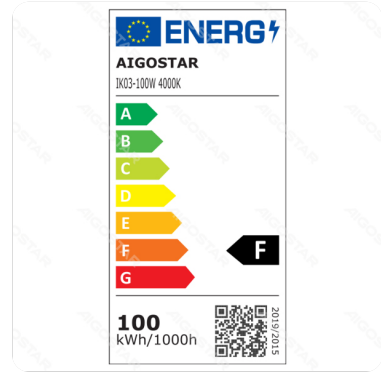

LED Floodlight

Barcode: 8433325219536

Specification

Dimension	L217xW244xH33mm
Wire length	30cm
Technology	LED

Technical parameters

Voltage	220-240V
Luminous flux	8900lm
EEL	F
Current	435mA
CRI	Ra>80
Beam angle	110°
Power	100W
Incandescent Lamp Power	100W
Frequency	50/60Hz
Color temperature	4000K
Power consumption per 1,000 hours	100kwh/1000h
IK Protection	IK07

Application environment

Environment	Outdoor
Working Temperature	-10°C ~ 50°C
Protection	IP65

Life span

Life span	30000h
Switching frequency	100000times

Material

Main Materials	Glass&Aluminum
----------------	----------------