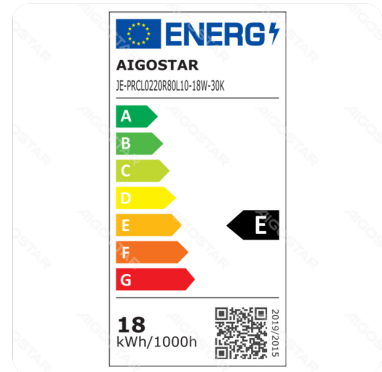

LED Moisture-proof ceiling light

Barcode: 8433325291488

Specification

Dimension	Φ220*H50mm
Technology	LED

Technical parameters

Voltage	220-240V ~
Luminous flux	2000lm
EEL	E
Current	110mA
CRI	Ra≥80
Beam angle	180°
PF	>0.9
Hg%	Zero
Power	18W
Incandescent Lamp Power	131W
Frequency	50/60Hz
Color temperature	3000K
Power consumption per 1,000 hours	18kwh/1000h
IK Protection	IK02

Application environment

Environment	Indoor
Working Temperature	-20°C ~ 40°C

Protection	IP54
------------	------

Life span

Life span	25000h
-----------	--------

Material

Shell material	ABS&PC
Main Materials	ABS&PC