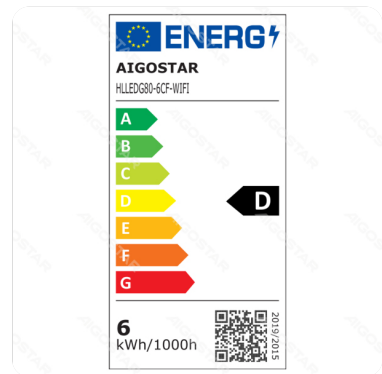

WiFi WB Smart Filament Bulb G80 E27(Clear)

Barcode: 8433325213961

Specification

Dimension	D80*H117mm
Lampholder	E27
Technology	LED

Technical parameters

Voltage	220-240V~
Luminous flux	850lm
EEL	D
Current	40mA
CRI	Ra≥80
Beam angle	360°
Hg%	Zero
Power	6W
Incandescent Lamp Power	60W
Frequency	50/60Hz
Color temperature	2700K-6500K
Power consumption per 1,000 hours	6kwh/1000h

Application environment

Environment	Indoor
Working Temperature	-10°C ~ 40°C

Life span

Life span	15000h
Switching frequency	7500times

Material

Main Materials	Glass
----------------	-------

Certification

Certification	  
---------------	---