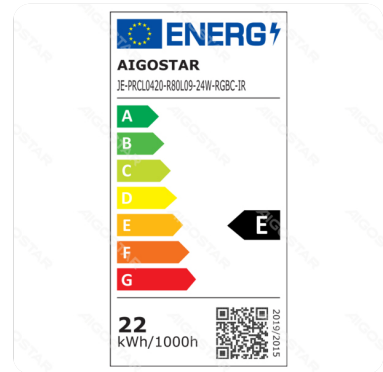

# LED ULTRATHIN CEILING LIGHT

Barcode: 8433325294854

## Specification

Dimension	φ420*H26mm
Technology	LED

## Technical parameters

Voltage	220-240V ~
Luminous flux	2700lm
EEL	E
Current	135mA
CRI	Ra>80
Beam angle	120°
PF	>0.9
Hg%	Zero
Power	24W (CCT 22W,RGB 2W)
Incandescent Lamp Power	162W
Frequency	50/60Hz
Color temperature	3000K-6500K
Power consumption per 1,000 hours	22kwh/1000h