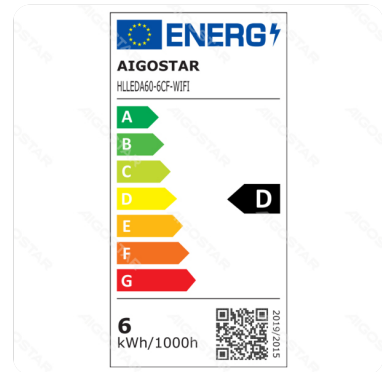

WiFi WB Smart Filament Bulb A60 E27(Clear)

Barcode: 8433325214043

Specification

Dimension	D60*H111mm
Lampholder	E27
Technology	LED

Technical parameters

Voltage	220-240V~
Luminous flux	850lm
EEL	D
Current	40mA
CRI	Ra≥80
Beam angle	360°
Hg%	Zero
Power	6W
Incandescent Lamp Power	60W
Frequency	50/60Hz
Color temperature	2700K-6500K
Power consumption per 1,000 hours	6kwh/1000h

Application environment

Environment	Indoor
Working Temperature	-10°C ~ 40°C

Life span

Life span	15000h
Switching frequency	7500times

Material

Main Materials	Glass
----------------	-------

Certification

Certification	  
---------------	---