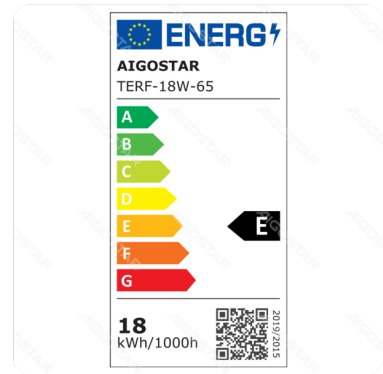

E6 LED Surface-mounted Square Downlight 18W White Light

Barcode: 8433325210441

Specification

Dimension	φ226*H35mm
Wire length	15mm
Technology	LED

Technical parameters

Voltage	200-240V~
Luminous flux	2200lm
EEL	E
Current	105mA
CRI	Ra≥80
Beam angle	100°
Hg%	0.001%
Power	18W
Incandescent Lamp Power	183W
Frequency	50/60Hz
Color temperature	6500K
Power consumption per 1,000 hours	18kwh/1000h
IK Protection	IK03

Life span

Life span	20000h
Switching frequency	> 10000times

Material

Shell material	Plastic
----------------	---------

Certification

Certification	 
---------------	---

Package

Package	pc/color box
Outer Package	pcs/ctn
Unit package qty	One
Outer package qty	30