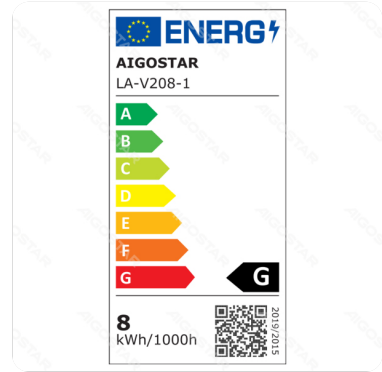

## Specification

Dimension	L150*W150*H316mm
Wire length	1.5m
Technology	LED

## Technical parameters

Voltage	100-240V ~
Luminous flux	550lm
EEL	G
Current	180mA
CRI	Ra≥80
Beam angle	120°
PF	> 0.5
Power	8W
Incandescent Lamp Power	37W
Frequency	50/60Hz
Color temperature	2700K-6500K
Power consumption per 1,000 hours	8kwh/1000h