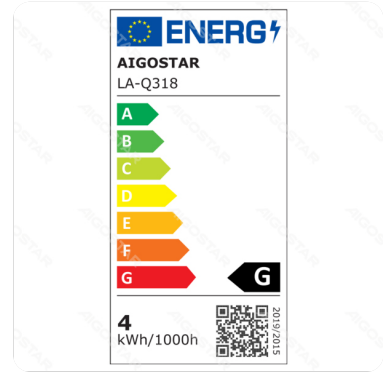

LED dimmable table lamp

Barcode: 8433325216283

Specification

Dimension	L237*W114*H335mm
Wire length	1.5m
Technology	LED

Technical parameters

Voltage	DC5V
Luminous flux	250lm
EEL	G
Current	600mA
CRI	Ra≥80
Beam angle	120°
PF	> 0.5
Power	4W
Incandescent Lamp Power	15W
Frequency	50/60Hz
Color temperature	2700K-6500K
Power consumption per 1,000 hours	4kwh/1000h

Application environment

Environment	Indoor
Working Temperature	0°C ~ 40°C

Life span

Life span	30000h
Switching frequency	25000times

Material

Main Materials	PC
----------------	----

Certification

Certification	 
---------------	---