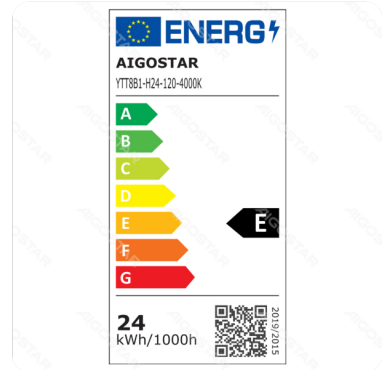

LED T8 tube(high lumen)

Barcode: 8433325187583

Specification

Dimension	D28*H1498mm
Lampholder	G13
Technology	LED
Length	1.5m

Technical parameters

Voltage	50/60Hz
Luminous flux	2880lm
EEL	E
Current	180mA
CRI	Ra≥80
Beam angle	180°
Hg%	Zero
Power	24W
Incandescent Lamp Power	164W
Frequency	50Hz/60Hz
Color temperature	4000K
Power consumption per 1,000 hours	24kwh/1000h

Application environment

Environment	Indoor
Working Temperature	-10°C ~ 40°C

apply to	T8 light frame
----------	----------------

Life span

Life span	25000h
Switching frequency	30000times

Material

Main Materials	Half aluminum half plastic
----------------	----------------------------