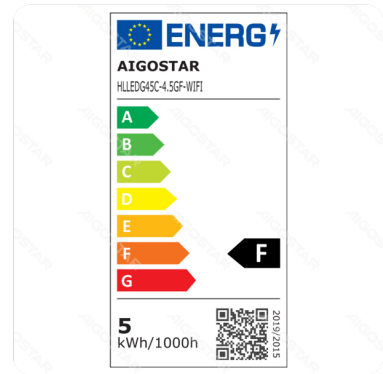

# WiFi WB Smart Filament Bulb G45 E14(Amber)

Barcode: 8433325227296

## Specification

Dimension	D45*H107.5mm
Lampholder	E14
Technology	LED

## Technical parameters

Voltage	220-240V~
Luminous flux	470lm
EEL	F
Current	37mA
CRI	Ra≥80
Beam angle	360°
Hg%	Zero
Power	4.5W
Incandescent Lamp Power	40W
Frequency	50/60Hz
Color temperature	2700K-6500K
Power consumption per 1,000 hours	4.5kwh/1000h