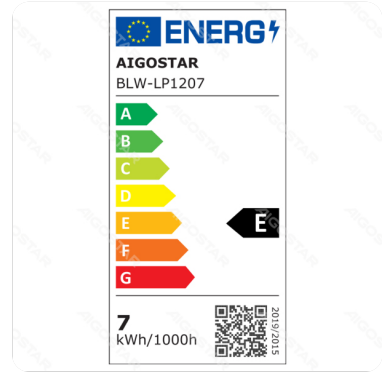

## Specification

Dimension	L155*W220*H944mm
Wire length	1.33m
Technology	LED

## Technical parameters

Voltage	100-240V ~
Luminous flux	950lm
EEL	E
Current	550mA
CRI	Ra≥80
Beam angle	120°
PF	> 0.9
Hg%	Zero
Power	9W
Incandescent Lamp Power	48W
Frequency	50/60Hz
Color temperature	3000K-6500K
Power consumption per 1,000 hours	7kwh/1000h