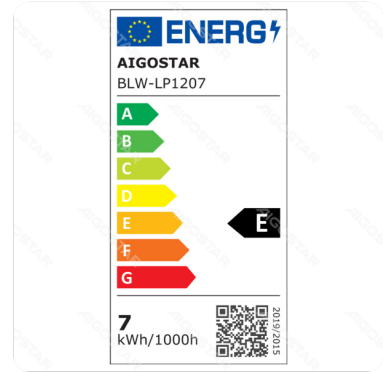

LED dimmable table lamp

Barcode: 8433325217556

Specification

Dimension	L155*W220*H944mm
Wire length	1.33m
Technology	LED

Technical parameters

Voltage	100-240V ~
Luminous flux	950lm
EEL	E
Current	550mA
CRI	Ra≥80
Beam angle	120°
PF	> 0.9
Hg%	Zero
Power	9W
Incandescent Lamp Power	48W
Frequency	50/60Hz
Color temperature	3000K-6500K
Power consumption per 1,000 hours	7kwh/1000h

Application environment

Environment	Indoor
Working Temperature	-20°C ~ 50°C

Life span

Life span	50000h
Switching frequency	25000times

Material

Main Materials	ABS
----------------	-----

Certification

Certification	 
---------------	---