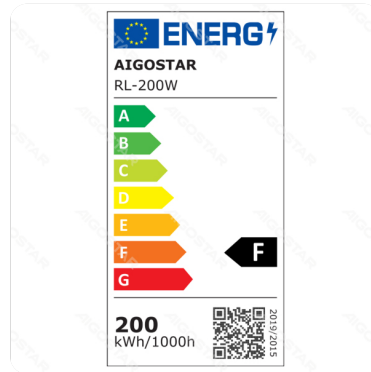

DOB LED slim street light

Barcode: 8433325213305

Specification

Dimension	L235*W97*H635mm
Wire length	300mm
Wire	3x1.0mm ²
Technology	LED

Technical parameters

Voltage	220-240V~
Luminous flux	17400lm
EEL	F
Current	870mA
CRI	Ra≥80
Beam angle	90°
Power	200W
Incandescent Lamp Power	200W
Frequency	50/60Hz
Color temperature	6500K
Power consumption per 1,000 hours	200kWh/1000h
IK Protection	IK07

Application environment

Environment	Outdoor
Working Temperature	-10°C ~ 50°C

Protection	IP65
Installation method	Surface-mounted

Life span

Life span	30000h
Switching frequency	≥100000times

Material

Shell material	Aluminum
Main Materials	Aluminum