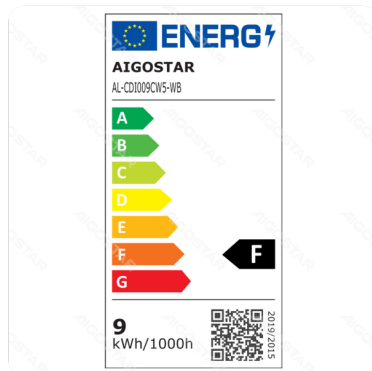

WiFi WB Smart Down Light 9W

Barcode: 8433325226992

Specification

Dimension	Φ118-128mm
Cutout size	Φ118-128mm
Technology	LED

Technical parameters

Voltage	220-240V
Luminous flux	780lm
EEL	F
Current	46mA
CRI	Ra≥80
Beam angle	120°
Power	9W
Incandescent Lamp Power	58W
Frequency	50/60Hz
Color temperature	3000-6500K
Power consumption per 1,000 hours	9kWh/1000h

Application environment

Environment	Indoor
Working Temperature	-10°C ~ 40°C
Installation method	Flush-mounted

Life span

Life span	30000h
Switching frequency	15000times

Material

Shell material	PP
----------------	----