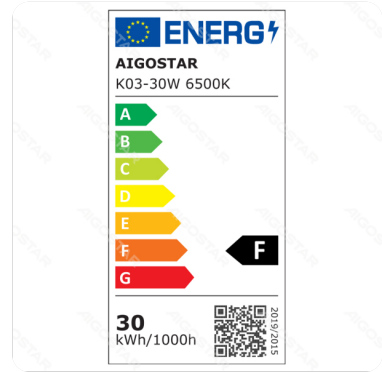

LED Floodlight

Barcode: 8433325219406

Specification

Dimension	L154xW170xH31mm
Wire length	25cm
Technology	LED

Technical parameters

Voltage	220-240V
Luminous flux	2700lm
EEL	F
Current	130mA
CRI	Ra>80
Beam angle	110°
Power	30W
Incandescent Lamp Power	30W
Frequency	50/60Hz
Color temperature	6500K
Power consumption per 1,000 hours	30kwh/1000h
IK Protection	IK07

Application environment

Environment	Outdoor
Working Temperature	-10°C ~ 50°C
Protection	IP65

Life span

Life span	30000h
Switching frequency	100000times

Material

Main Materials	Glass&Aluminum
----------------	----------------