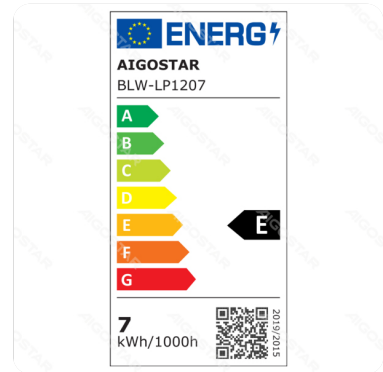

LED dimmable table lamp

Barcode: 8433325217570

Specification

Dimension	L155*W220*H944mm
Wire length	1.33m
Technology	LED

Technical parameters

Voltage	100-240V ~
Luminous flux	950lm
EEL	E
Current	550mA
CRI	Ra≥80
Beam angle	120°
PF	> 0.9
Hg%	Zero
Power	9W
Incandescent Lamp Power	48W
Frequency	50/60Hz
Color temperature	3000K-6500K
Power consumption per 1,000 hours	7kwh/1000h