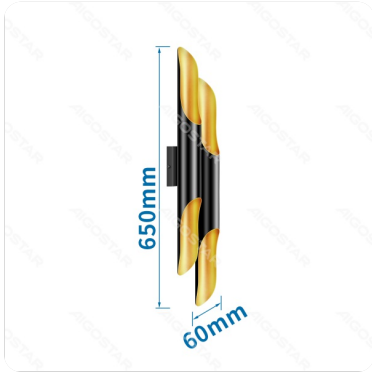

Double aluminum wall light

Barcode: 8433325212704

Specification

Dimension	L120*W80*H650mm
Lampholder	E27

Technical parameters

Voltage	220-240V ~
Hg%	Zero
Power	MAX.60W
Frequency	50/60Hz

Application environment