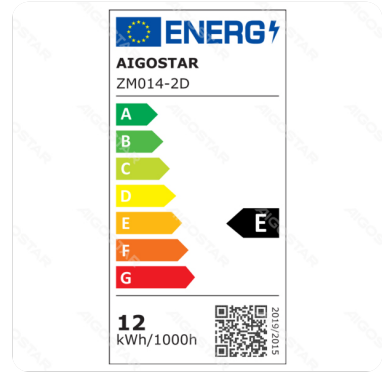

# Wall light

Barcode: 8433325286231

## Specification

Dimension	Φ250*H35mm
Wire length	12cm
Technology	LED

## Technical parameters

Voltage	220-240V ~
Luminous flux	1400lm
EEL	E
Current	59mA
CRI	Ra≥80
Beam angle	120°
Power	12W
Incandescent Lamp Power	94W
Frequency	50/60Hz
Color temperature	3000K
Power consumption per 1,000 hours	12kwh/1000h