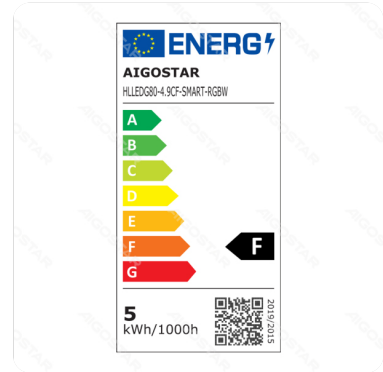

WB Smart Filament Bulb G80 E27 4.9W RGBW

Barcode: 8433325293659

Specification

Dimension	D80*H117mm
Lampholder	E27
Technology	LED

Technical parameters

Voltage	220-240V~
Luminous flux	420lm
EEL	F
Current	42mA
CRI	Ra≥80
Beam angle	300°
Hg%	Zero
Power	4.9W
Incandescent Lamp Power	35W
Frequency	50/60Hz
Color temperature	2700K
Power consumption per 1,000 hours	4.9kwh/1000h

Application environment

Environment	Indoor
Working Temperature	-20°C ~ 40°C

Life span

Life span	15000h
Switching frequency	7500times

Material

Shell material	Glass
Main Materials	Glass

Certification

Certification	 
---------------	---