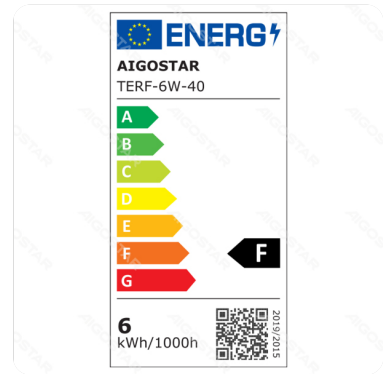

E6 LED Flush-mounted Square Downlight 6W Natural Light

Barcode: 8433325210168

Specification

Dimension	L120*W120*H26.5mm
Wire length	15mm
Cutout size	Φ95-100mm
Technology	LED

Technical parameters

Voltage	200-240V~
Luminous flux	620lm
EEL	F
Current	35mA
CRI	Ra≥80
Beam angle	100°
Hg%	0.001%
Power	6W
Incandescent Lamp Power	51W
Frequency	50/60Hz
Color temperature	4000K
Power consumption per 1,000 hours	6kwh/1000h
IK Protection	IK03