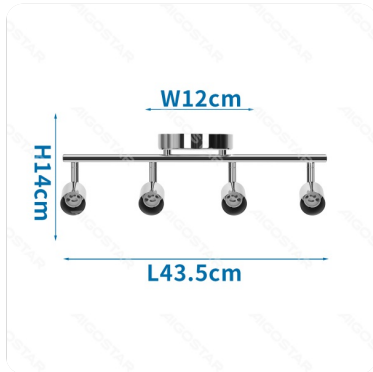

## Specification

|            |                  |
|------------|------------------|
| Dimension  | L435*W120*H140mm |
| Lampholder | GU10*4           |