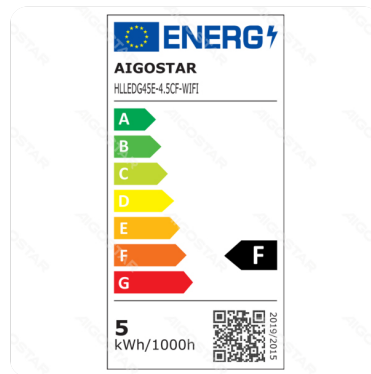

WiFi WB Smart Filament Bulb G45 E27(Clear)

Barcode: 8433325227265

Specification

Dimension	D45*H81.5mm
Lampholder	E27
Technology	LED

Technical parameters

Voltage	220-240V~
Luminous flux	470lm
EEL	F
Current	37mA
CRI	Ra≥80
Beam angle	360°
Hg%	Zero
Power	4.5W
Incandescent Lamp Power	40W
Frequency	50/60Hz
Color temperature	2700K-6500K
Power consumption per 1,000 hours	4.5kwh/1000h

Application environment

Environment	Indoor
Working Temperature	-10°C ~ 40°C

Life span

Life span	15000h
Switching frequency	7500times

Material

Shell material	Glass
Main Materials	Glass

Certification

Certification	 
---------------	---------------------------------------------------------------------------------------------------------------------------------------------------------------------