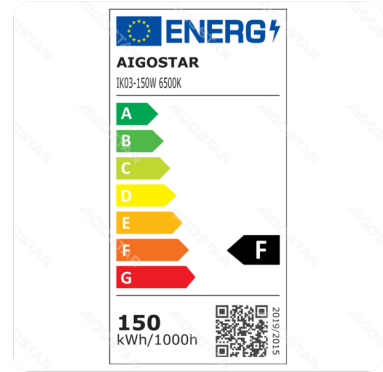

LED Floodlight

Barcode: 8433325219437

Specification

Dimension	L249xW277xH33mm
Wire length	30cm
Technology	LED

Technical parameters

Voltage	220-240V
Luminous flux	13500lm
EEL	F
Current	652mA
CRI	Ra>80
Beam angle	110°
Power	150W
Incandescent Lamp Power	150W
Frequency	50/60Hz
Color temperature	6500K
Power consumption per 1,000 hours	150kwh/1000h
IK Protection	IK07

Application environment

Environment	Outdoor
Working Temperature	-10°C ~ 50°C
Protection	IP65

Life span

Life span	30000h
Switching frequency	100000times

Material

Main Materials	Glass&Aluminum
----------------	----------------