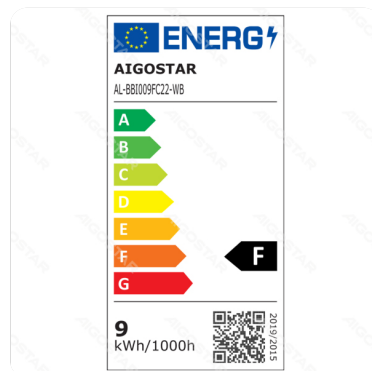

WiFi WB Smart LED A60 E27 9W

Barcode: 8433325220785

Specification

Dimension	D60*H118mm
Lampholder	E27
Technology	LED

Technical parameters

Voltage	220-240V~
Luminous flux	806lm
EEL	F
Current	27mA
CRI	Ra≥80
Beam angle	200°
Hg%	Zero
Power	9W
Incandescent Lamp Power	60W
Frequency	50/60Hz
Color temperature	RGB+2700K-6500K
Power consumption per 1,000 hours	9kwh/1000h

Application environment

Environment	Indoor
Working Temperature	-20°C ~ 40°C

Life span

Life span	25000h
Switching frequency	7500times

Material

Main Materials	Plastic
----------------	---------

Certification

Certification	 
---------------	---------------------------------------------------------------------------------------------------------------------------------------------------------------------