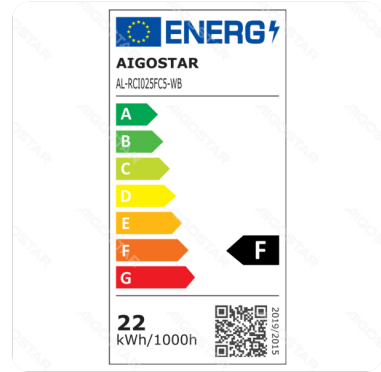

WB Smart Ultrathin Ceiling Light 25W

Barcode: 8433325291846

Specification

Dimension	Φ402*H27mm
Technology	LED

Technical parameters

Voltage	220-240V~
Luminous flux	2600lm
EEL	F
Current	151mA
CRI	Ra≥80
Beam angle	120°
Hg%	Zero
Power	25W (CCT 22W)
Frequency	50/60Hz
Color temperature	2700K-6500K
Power consumption per 1,000 hours	22kWh/1000h

Application environment

Environment	Indoor
Working Temperature	-10°C ~ 40°C

Life span

Life span	15000h
Switching frequency	15000times

Material

Shell material	PP&PS
----------------	-------

Certification

Certification	 
---------------	---