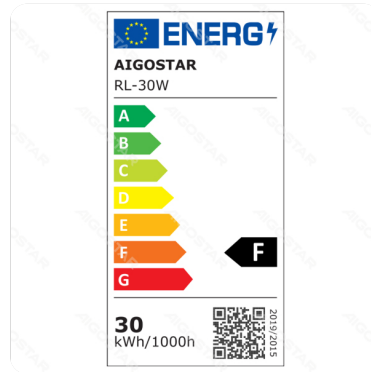

DOB LED slim street light

Barcode: 8433325213268

Specification

| | |
|-------------|----------------------|
| Dimension | L129*W88*H439mm |
| Wire length | 300mm |
| Wire | 3x1.0mm ² |
| Technology | LED |

Technical parameters

| | |
|-----------------------------------|-------------|
| Voltage | 220-240V~ |
| Luminous flux | 2550lm |
| EEL | F |
| Current | 130mA |
| CRI | Ra≥80 |
| Beam angle | 110° |
| Power | 30W |
| Incandescent Lamp Power | 30W |
| Frequency | 50/60Hz |
| Color temperature | 6500K |
| Power consumption per 1,000 hours | 30kWh/1000h |
| IK Protection | IK08 |