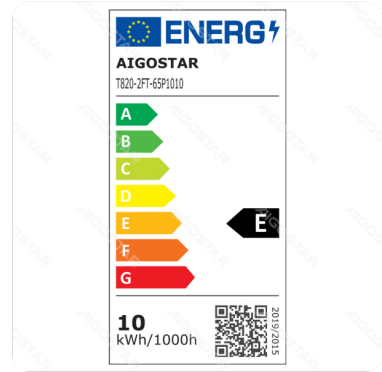

# LED T8 tube

Barcode: 8433325221010

## Specification

Dimension	D28*H588mm
Lampholder	G13
Technology	LED
Length	0.6m

## Technical parameters

Voltage	50/60Hz
Luminous flux	1100lm
EEL	E
Current	80mA
CRI	Ra≥80
Beam angle	180°
Hg%	Zero
Power	10W
Incandescent Lamp Power	72W
Frequency	50Hz/60Hz
Color temperature	6400K
Power consumption per 1,000 hours	10kwh/1000h