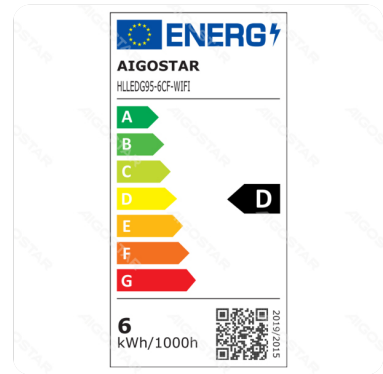

WiFi WB Smart Filament Bulb G95 E27(Clear)

Barcode: 8433325213985

Specification

Dimension	D95*H130mm
Lampholder	E27
Technology	LED

Technical parameters

Voltage	220-240V~
Luminous flux	850lm
EEL	D
Current	40mA
CRI	Ra≥80
Beam angle	360°
Hg%	Zero
Power	6W
Incandescent Lamp Power	60W
Frequency	50/60Hz
Color temperature	2700K-6500K
Power consumption per 1,000 hours	6kwh/1000h

Application environment

Environment	Indoor
Working Temperature	-10°C ~ 40°C

Life span

Life span	15000h
Switching frequency	7500times

Material

Main Materials	Glass
----------------	-------

Certification

Certification	  
---------------	---