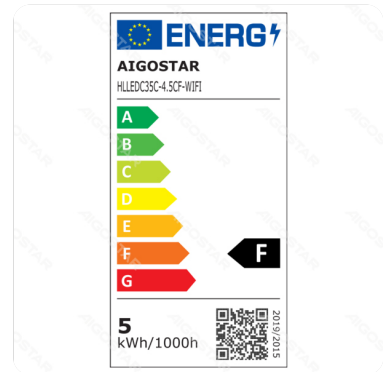

# WiFi WB Smart Filament Bulb C35 E14(Clear)

Barcode: 8433325227326

## Specification

Dimension	D35*H119mm
Lampholder	E14
Technology	LED

## Technical parameters

Voltage	220-240V~
Luminous flux	470lm
EEL	F
Current	37mA
CRI	Ra≥80
Beam angle	360°
Hg%	Zero
Power	4.5W
Incandescent Lamp Power	40W
Frequency	50/60Hz
Color temperature	2700K-6500K
Power consumption per 1,000 hours	4.5kwh/1000h