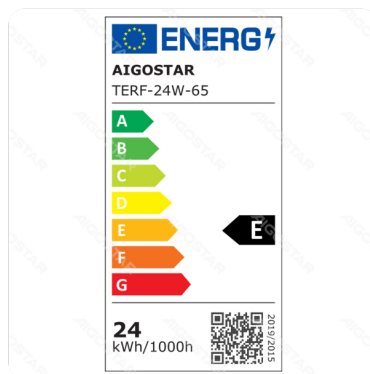

E6 LED Flush-mounted Square Downlight 24W White Light

Barcode: 8433325291051

Specification

Dimension	L289*W289*H30
Cutout size	Φ265-275mm
Technology	LED

Technical parameters

Voltage	220-240V~
Luminous flux	2700lm
EEL	E
Current	140mA
CRI	Ra≥80
Beam angle	100°
Power	24W
Incandescent Lamp Power	162W
Frequency	50/60Hz
Color temperature	6500K
Power consumption per 1,000 hours	24kwh/1000h
IK Protection	IK03