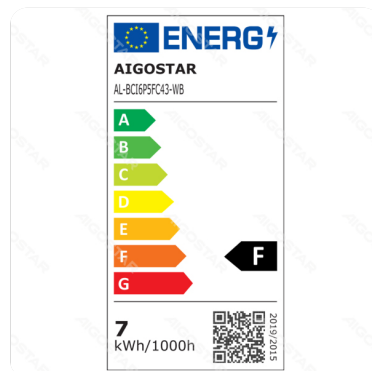

WiFi WB Smart LED C37 E27 6.5W

Barcode: 8433325281052

Specification

Dimension	D37*H107mm
Lampholder	E27
Technology	LED

Technical parameters

Voltage	220-240V~
Luminous flux	555lm
EEL	F
Current	19mA
CRI	Ra≥80
Beam angle	250°
Hg%	Zero
Power	6.5W
Incandescent Lamp Power	45W
Frequency	50/60Hz
Color temperature	RGB+2700K-6500K
Power consumption per 1,000 hours	7kwh/1000h

Application environment

Environment	Indoor
Working Temperature	-20°C ~ 40°C

Life span

Life span	25000h
Switching frequency	7500times

Material

Main Materials	Plastic
----------------	---------

Certification

Certification	 
---------------	---