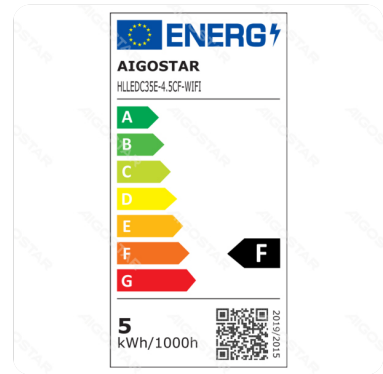

WiFi WB Smart Filament Bulb C35 E27(Clear)

Barcode: 8433325227302

Specification

Dimension	D35*H92mm
Lampholder	E27
Technology	LED

Technical parameters

Voltage	220-240V~
Luminous flux	470lm
EEL	F
Current	37mA
CRI	Ra≥80
Beam angle	360°
Hg%	Zero
Power	4.5W
Incandescent Lamp Power	40W
Frequency	50/60Hz
Color temperature	2700K-6500K
Power consumption per 1,000 hours	4.5kwh/1000h

Application environment

Environment	Indoor
Working Temperature	-10°C ~ 40°C

Life span

Life span	15000h
Switching frequency	7500times

Material

Shell material	Glass
Main Materials	Glass

Certification

Certification	 
---------------	---------------------------------------------------------------------------------------------------------------------------------------------------------------------