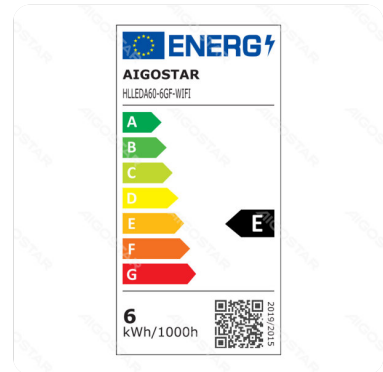

WiFi WB Smart Filament Bulb A60 E27(Amber)

Barcode: 8433325214050

Specification

Dimension	D60*H111mm
Lampholder	E27
Technology	LED

Technical parameters

Voltage	220-240V~
Luminous flux	806lm
EEL	E
Current	40mA
CRI	Ra≥80
Beam angle	360°
Hg%	Zero
Power	6W
Incandescent Lamp Power	60W
Frequency	50/60Hz
Color temperature	2700K-6500K
Power consumption per 1,000 hours	6kwh/1000h

Application environment

Environment	Indoor
Working Temperature	-10°C ~ 40°C

Life span

Life span	15000h
Switching frequency	7500times

Material

Main Materials	Glass
----------------	-------

Certification

Certification	  
---------------	---