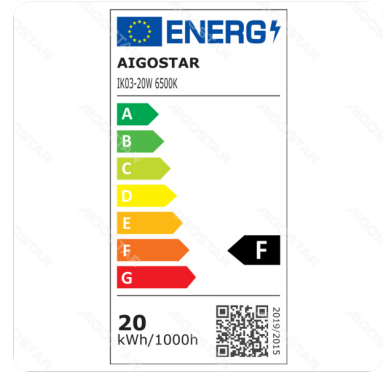

# LED Floodlight

Barcode: 8433325219598

## Specification

Dimension	L121xW131xH23mm
Wire length	25cm
Technology	LED

## Technical parameters

Voltage	220-240V
Luminous flux	1800lm
EEL	F
Current	87mA
CRI	Ra>80
Beam angle	110°
Power	20W
Incandescent Lamp Power	20W
Frequency	50/60Hz
Color temperature	6500K
Power consumption per 1,000 hours	20kwh/1000h
IK Protection	IK07