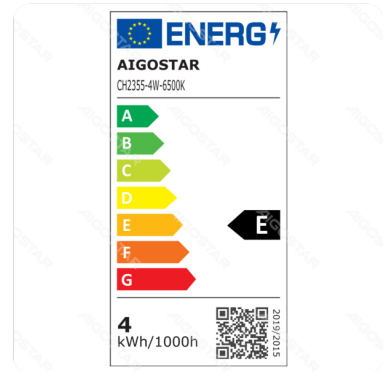

T5 bracket light

Barcode: 8433325188443

Specification

| | |
|-------------|----------------|
| Dimension | L313*W22*H30mm |
| Wire length | 1.5m |
| Technology | LED |
| Length | 0.3m |

Technical parameters

| | |
|-----------------------------------|------------|
| Voltage | 220-240V~ |
| Luminous flux | 480lm |
| EEL | E |
| Current | 35mA |
| CRI | Ra≥80 |
| Beam angle | 120° |
| Hg% | Zero |
| Power | 4W |
| Incandescent Lamp Power | 41W |
| Frequency | 50Hz |
| Color temperature | 6500K |
| Power consumption per 1,000 hours | 4kwh/1000h |