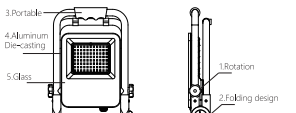

EN LED WORK LAMP Product diagram

Specification table with columns for Model, Voltage, Wattage, Input current, Lumen, etc.