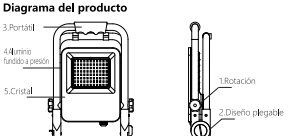

ES Lámpara LED de trabajo

Especificaciones table with columns for Modelo, Voltaje, Potencia, etc.