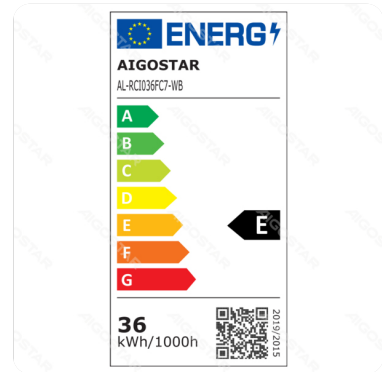

WB Smart Star Ceiling Light 39W

Barcode: 8433325291891

Specification

Dimension	Φ500*65mm
Technology	LED

Technical parameters

Voltage	220-240V~
Luminous flux	4140lm
EEL	E
Current	160mA
CRI	Ra≥80
Beam angle	120°
Hg%	Zero
Power	CCT 36W+RGB 3W
Frequency	50/60Hz
Color temperature	3000K-6500K
Power consumption per 1,000 hours	36kWh/1000h

Application environment

Environment	Indoor
Working Temperature	-10°C ~ 40°C
Protection	IP44

Life span

Life span	25000h
-----------	--------

Material

Shell material	Metal&PMMA
----------------	------------

Certification