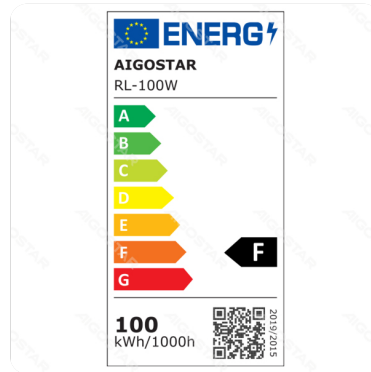

# DOB LED slim street light

Barcode: 8433325213282

## Specification

Dimension	L189*W88*H564mm
Wire length	300mm
Wire	3x1.0mm <sup>2</sup>
Technology	LED

## Technical parameters

Voltage	220-240V~
Luminous flux	9300lm
EEL	F
Current	435mA
CRI	Ra≥80
Beam angle	100°
Power	100W
Incandescent Lamp Power	100W
Frequency	50/60Hz
Color temperature	6500K
Power consumption per 1,000 hours	100kWh/1000h
IK Protection	IK07