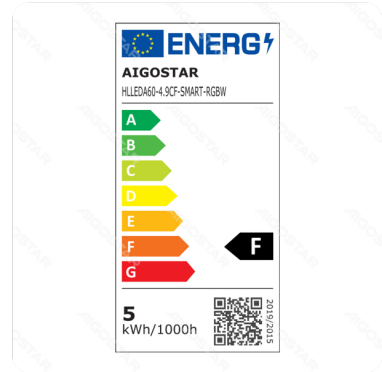

WB Smart Filament Bulb A60 E27 4.9W RGBW

Barcode: 8433325293635

Specification

Dimension	D60*H111mm
Lampholder	E27
Technology	LED

Technical parameters

Voltage	220-240V~
Luminous flux	420lm
EEL	F
Current	42mA
CRI	Ra≥80
Beam angle	300°
Hg%	Zero
Power	4.9W
Incandescent Lamp Power	35W
Frequency	50/60Hz
Color temperature	2700K
Power consumption per 1,000 hours	4.9kwh/1000h

Application environment

Environment	Indoor
Working Temperature	-20°C ~ 40°C

Life span

Life span	15000h
Switching frequency	7500times

Material

Shell material	Glass
Main Materials	Glass

Certification

Certification	 
---------------	---