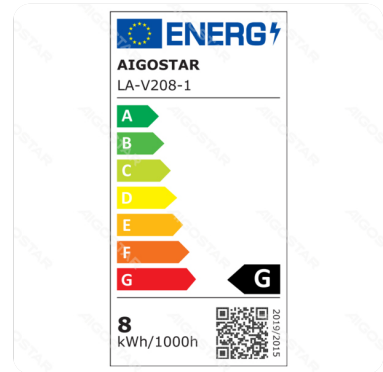

LED foldable table lamp

Barcode: 8433325216245

Specification

Dimension	L150*W150*H316mm
Wire length	1.5m
Technology	LED

Technical parameters

Voltage	100-240V ~
Luminous flux	550lm
EEL	G
Current	180mA
CRI	Ra≥80
Beam angle	120°
PF	> 0.5
Power	8W
Incandescent Lamp Power	37W
Frequency	50/60Hz
Color temperature	2700K-6500K
Power consumption per 1,000 hours	8kwh/1000h

Application environment

Environment	Indoor
Working Temperature	0°C ~ 40°C

Life span

Life span	30000h
Switching frequency	25000times

Material

Main Materials	PC
----------------	----

Certification

Certification	 
---------------	---