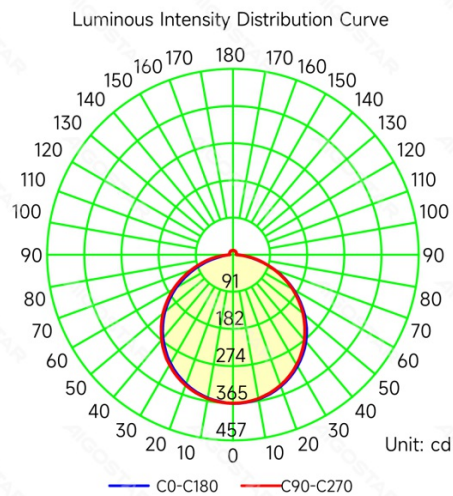

LED Edge-lit Panel Light 12W

Barcode: 8433325182519

Specification

Dimensions	L295*W295mm
Technology	LED

Technical parameters

Voltage	220-240V~
Luminous flux	1400lm
EEL	E
Current	100mA
CRI	Ra≥80
Beam angle	120°
Hg%	< 0.1%
Power	12W
Incandescent Lamp Power	94W
Frequency	50/60Hz
Color temperature	4000K
Power consumption per 1,000 hours	12kwh/1000h
DF	> 0.7

Certification

Certification	 
---------------	---

Package

Package	pc/color box
Outer Package	pcs/ctn
Unit package qty	One
Outer package qty	10

Light distribution curves

Dimensional diagram

Size(mm):295×295×8