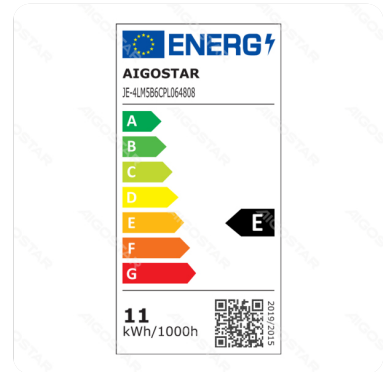

LED Edge-lit Panel Light 12W

Barcode: 8433325182519

Specification

Dimensions	L295*W295mm
Technology	LED

Technical parameters

Voltage	220-240V~
Luminous flux	1400lm
EEL	E
Current	100mA
CRI	Ra≥80
Beam angle	120°
Hg%	< 0.1%
Power	12W
Incandescent Lamp Power	94W
Frequency	50/60Hz
Color temperature	4000K
Power consumption per 1,000 hours	12kwh/1000h
DF	> 0.7

Certification

Certification	 
---------------	---

Package

Package	pc/color box
Outer Package	pcs/ctn
Unit package qty	One
Outer package qty	10

Light distribution curves

Dimensional diagram

Size(mm):295×295×8