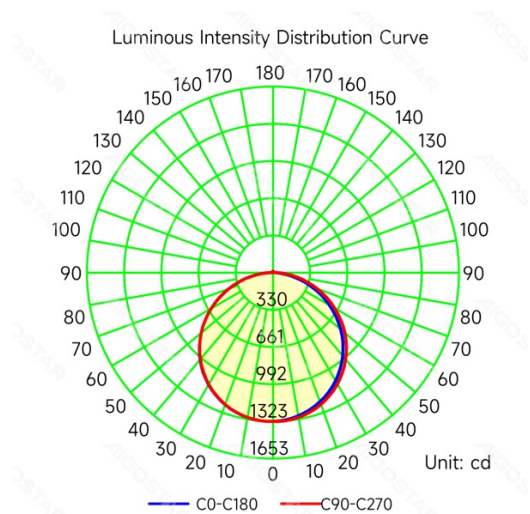

## Specification

Dimensions	L620*W620mm
Technology	LED

## Technical parameters

Voltage	220-240V
Luminous flux	4600lm
EEL	E
Current	180mA
CRI	Ra≥80
Beam angle	120°
Hg%	< 0.1%
Power	40W
Incandescent Lamp Power	257W
Frequency	50/60Hz
Color temperature	4000K
Power consumption per 1,000 hours	40kwh/1000h
DF	> 0.9

## Light distribution curves

## Dimensional diagram

Size(mm):620×620×8