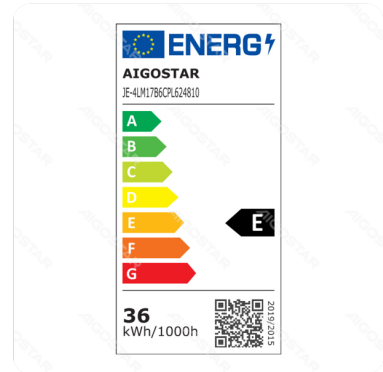

# LED Edge-lit Panel Light 40W

Barcode: 8433325288976

## Specification

Dimensions	L620*W620mm
Technology	LED

## Technical parameters

Voltage	220-240V
Luminous flux	4600lm
EEL	E
Current	180mA
CRI	Ra≥80
Beam angle	120°
Hg%	< 0.1%
Power	40W
Incandescent Lamp Power	257W
Frequency	50/60Hz
Color temperature	4000K
Power consumption per 1,000 hours	40kwh/1000h
DF	> 0.9