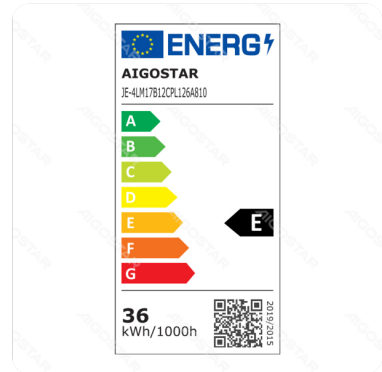

# LED Edge-lit Panel Light 40W

Barcode: 8433325294106

## Specification

Dimensions	L1195*W295mm
Technology	LED

## Technical parameters

Voltage	220-240V
Luminous flux	4600lm
EEL	E
Current	1000mA
CRI	Ra≥80
Beam angle	90°
Hg%	Zero
Power	40W
Incandescent Lamp Power	257W
Frequency	50/60Hz
Color temperature	6500K
Power consumption per 1,000 hours	40kwh/1000h
DF	> 0.9