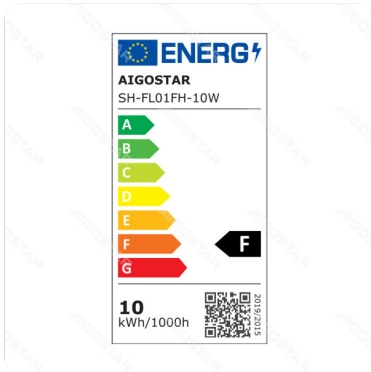

# LED Floodlight Black 10W

Barcode: 8433325310691

## Specification

Dimension	L90*W86*H27 mm
Wire length	225mm

## Technical parameters

Voltage	220-240V ~
Luminous flux	750lm
EEL	F
Current	50mA
CRI	Ra > 70
Beam angle	110°
Hg%	Zero
Power	10W
Incandescent Lamp Power	40W
Frequency	50/60Hz
Color temperature	6500K
DF	>0.9