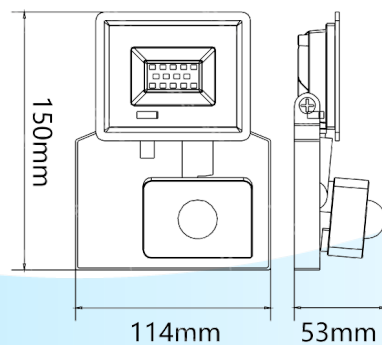

## Specification

Dimension	L90*W86*H27 mm
Wire length	225mm

## Dimensional diagram