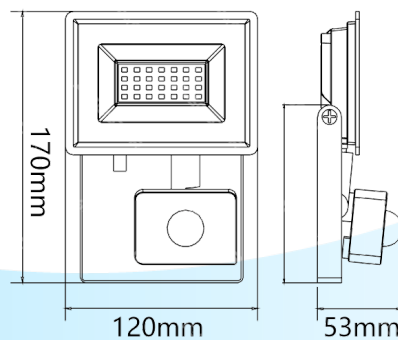

LED Floodlight Black 20W

Barcode: 8433325310707

Feature

Technology	LED
------------	-----

Specification

Dimension	L120*W105*H27 mm
Wire length	225mm

Technical parameters

Voltage	220-240V ~
Luminous flux	1650lm
EEL	F
Current	100mA
CRI	Ra > 70
Beam angle	110°
Hg%	Zero
Power	20W
Incandescent Lamp Power	80W
Frequency	50/60Hz
Color temperature	6500K
DF	>0.9

Dimensional diagram

Certification Download

EEI

[Download](#)