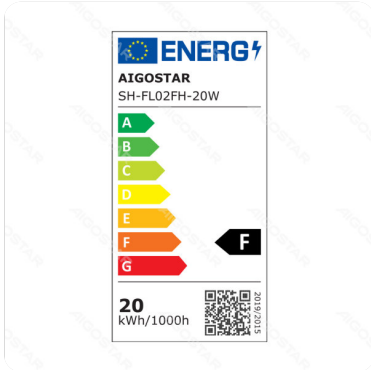

LED Floodlight Black 20W

Barcode: 8433325310707

Feature

Technology	LED
------------	-----

Specification

Dimension	L120*W105*H27 mm
Wire length	225mm

Technical parameters

Voltage	220-240V ~
Luminous flux	1650lm
EEL	F
Current	100mA
CRI	Ra > 70
Beam angle	110°
Hg%	Zero
Power	20W
Incandescent Lamp Power	80W
Frequency	50/60Hz
Color temperature	6500K
DF	>0.9

Application environment

Environment	Outdoor
Working Temperature	-20°C ~ 40°C

IP level	IP65
----------	------

Life span

Life span	25000h
Switching frequency	15000times

Material

Main Materials	Glass&Aluminum
----------------	----------------

Certification

Certification	 
---------------	---

Package

Package	pc/color box
Outer Package	pcs/ctn
Unit package qty	1
Outer package qty	Forty

Internal parameter

Power consumption per 1,000 hours	20kwh/1000h
-----------------------------------	-------------